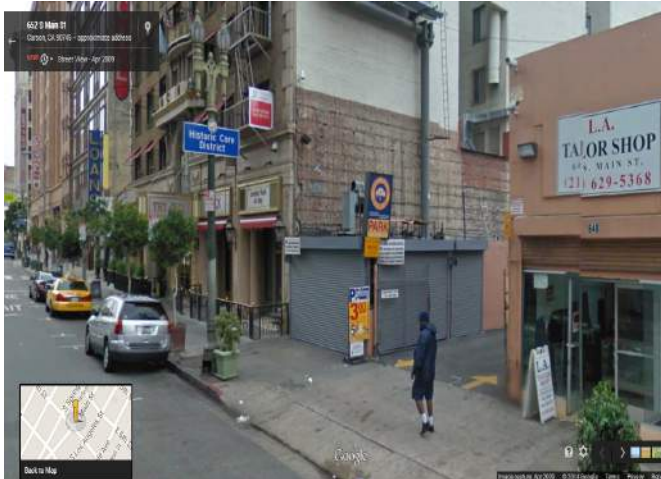

Directions to iDanceAcademy

Give yourself ample time to park.
There is a parking lot available on the corner of S Main St. and 7th St. at approximately 652 S Main St (see photo) for ~\$5
or
you can try your luck at free street parking
(PLEASE NOTE::: Beware of signs as some are free after 7 **or** 8PM.

Parking Lot: 652 S Main St, LA CA 90014

iDanceAcademy Studio: 111 W 7th St #1018, LA CA 90014

There is a security guard in the front of the building that will buzz you in to the private lofts.

Take the elevator to the 10th floor.
Take a left and you will reach Suite 1018 at the end of the hallway.
No need to knock, just open the door and walk straight through.