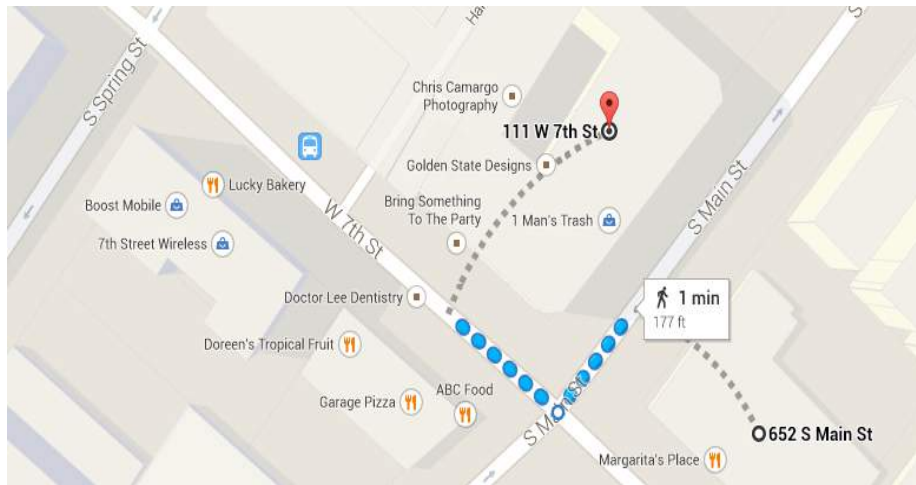

Directions to iDanceAcademy

Give yourself ample time to park.
There is a parking lot available on the corner of S Main St. and 7th St. at approximately 652 S Main St (see photo) for ~\$5
or
you can try your luck at free street parking
(PLEASE NOTE::: Beware of signs as some are free after 7 **or** 8PM.

Parking Lot: 652 S Main St, LA CA 90014

iDanceAcademy Studio: 111 W 7th St #1018, LA CA 90014

There is a security guard in the front of the building that will buzz you in to the private lofts.

Take the elevator to the 10th floor.
Take a left and you will reach Suite 1018 at the end of the hallway.
No need to knock, just open the door and walk straight through.